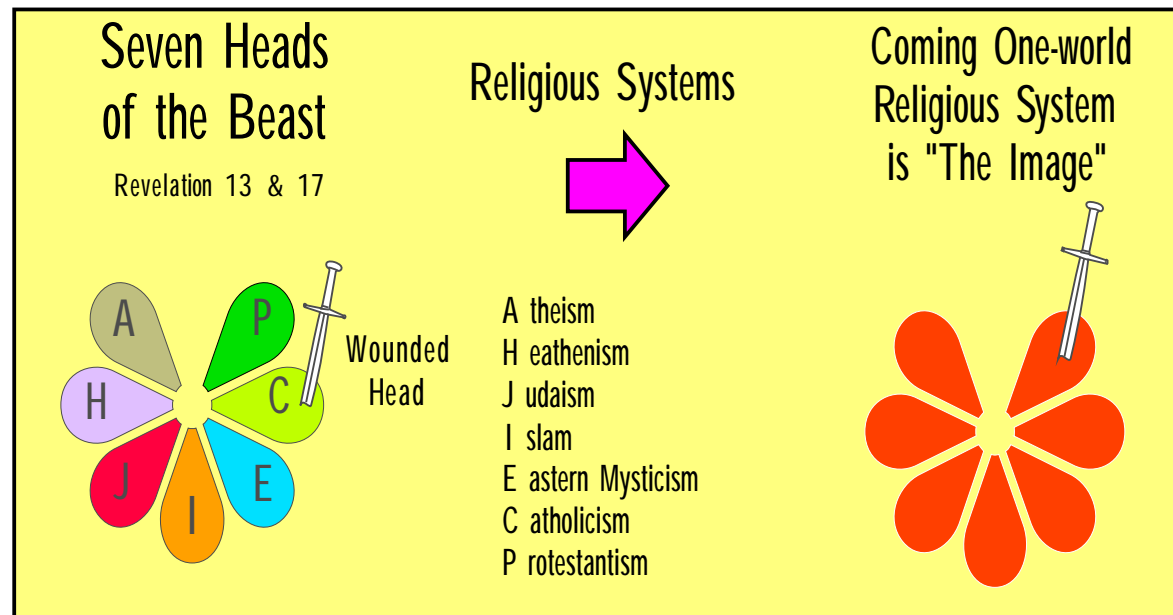

The Image to the Beast (Chart 9)

Nebuchadnezzar
King of Ancient Babylon

Believed to be:
King of Kings
Lord of Lords

Claimed His
World Empire would
Last Forever!

Lucifer, that Ancient Serpent
Lamblike Beast / Eighth King
King of Modern Babylon

Believed to be:
King of Kings
Lord of Lords

Claims His
Kingdom Will
Last Forever

Ancient Times

Parallels

Modern Times

The image of the beast with seven heads and ten horns is the consolidation of the world's diverse religions into a one-world religious system.